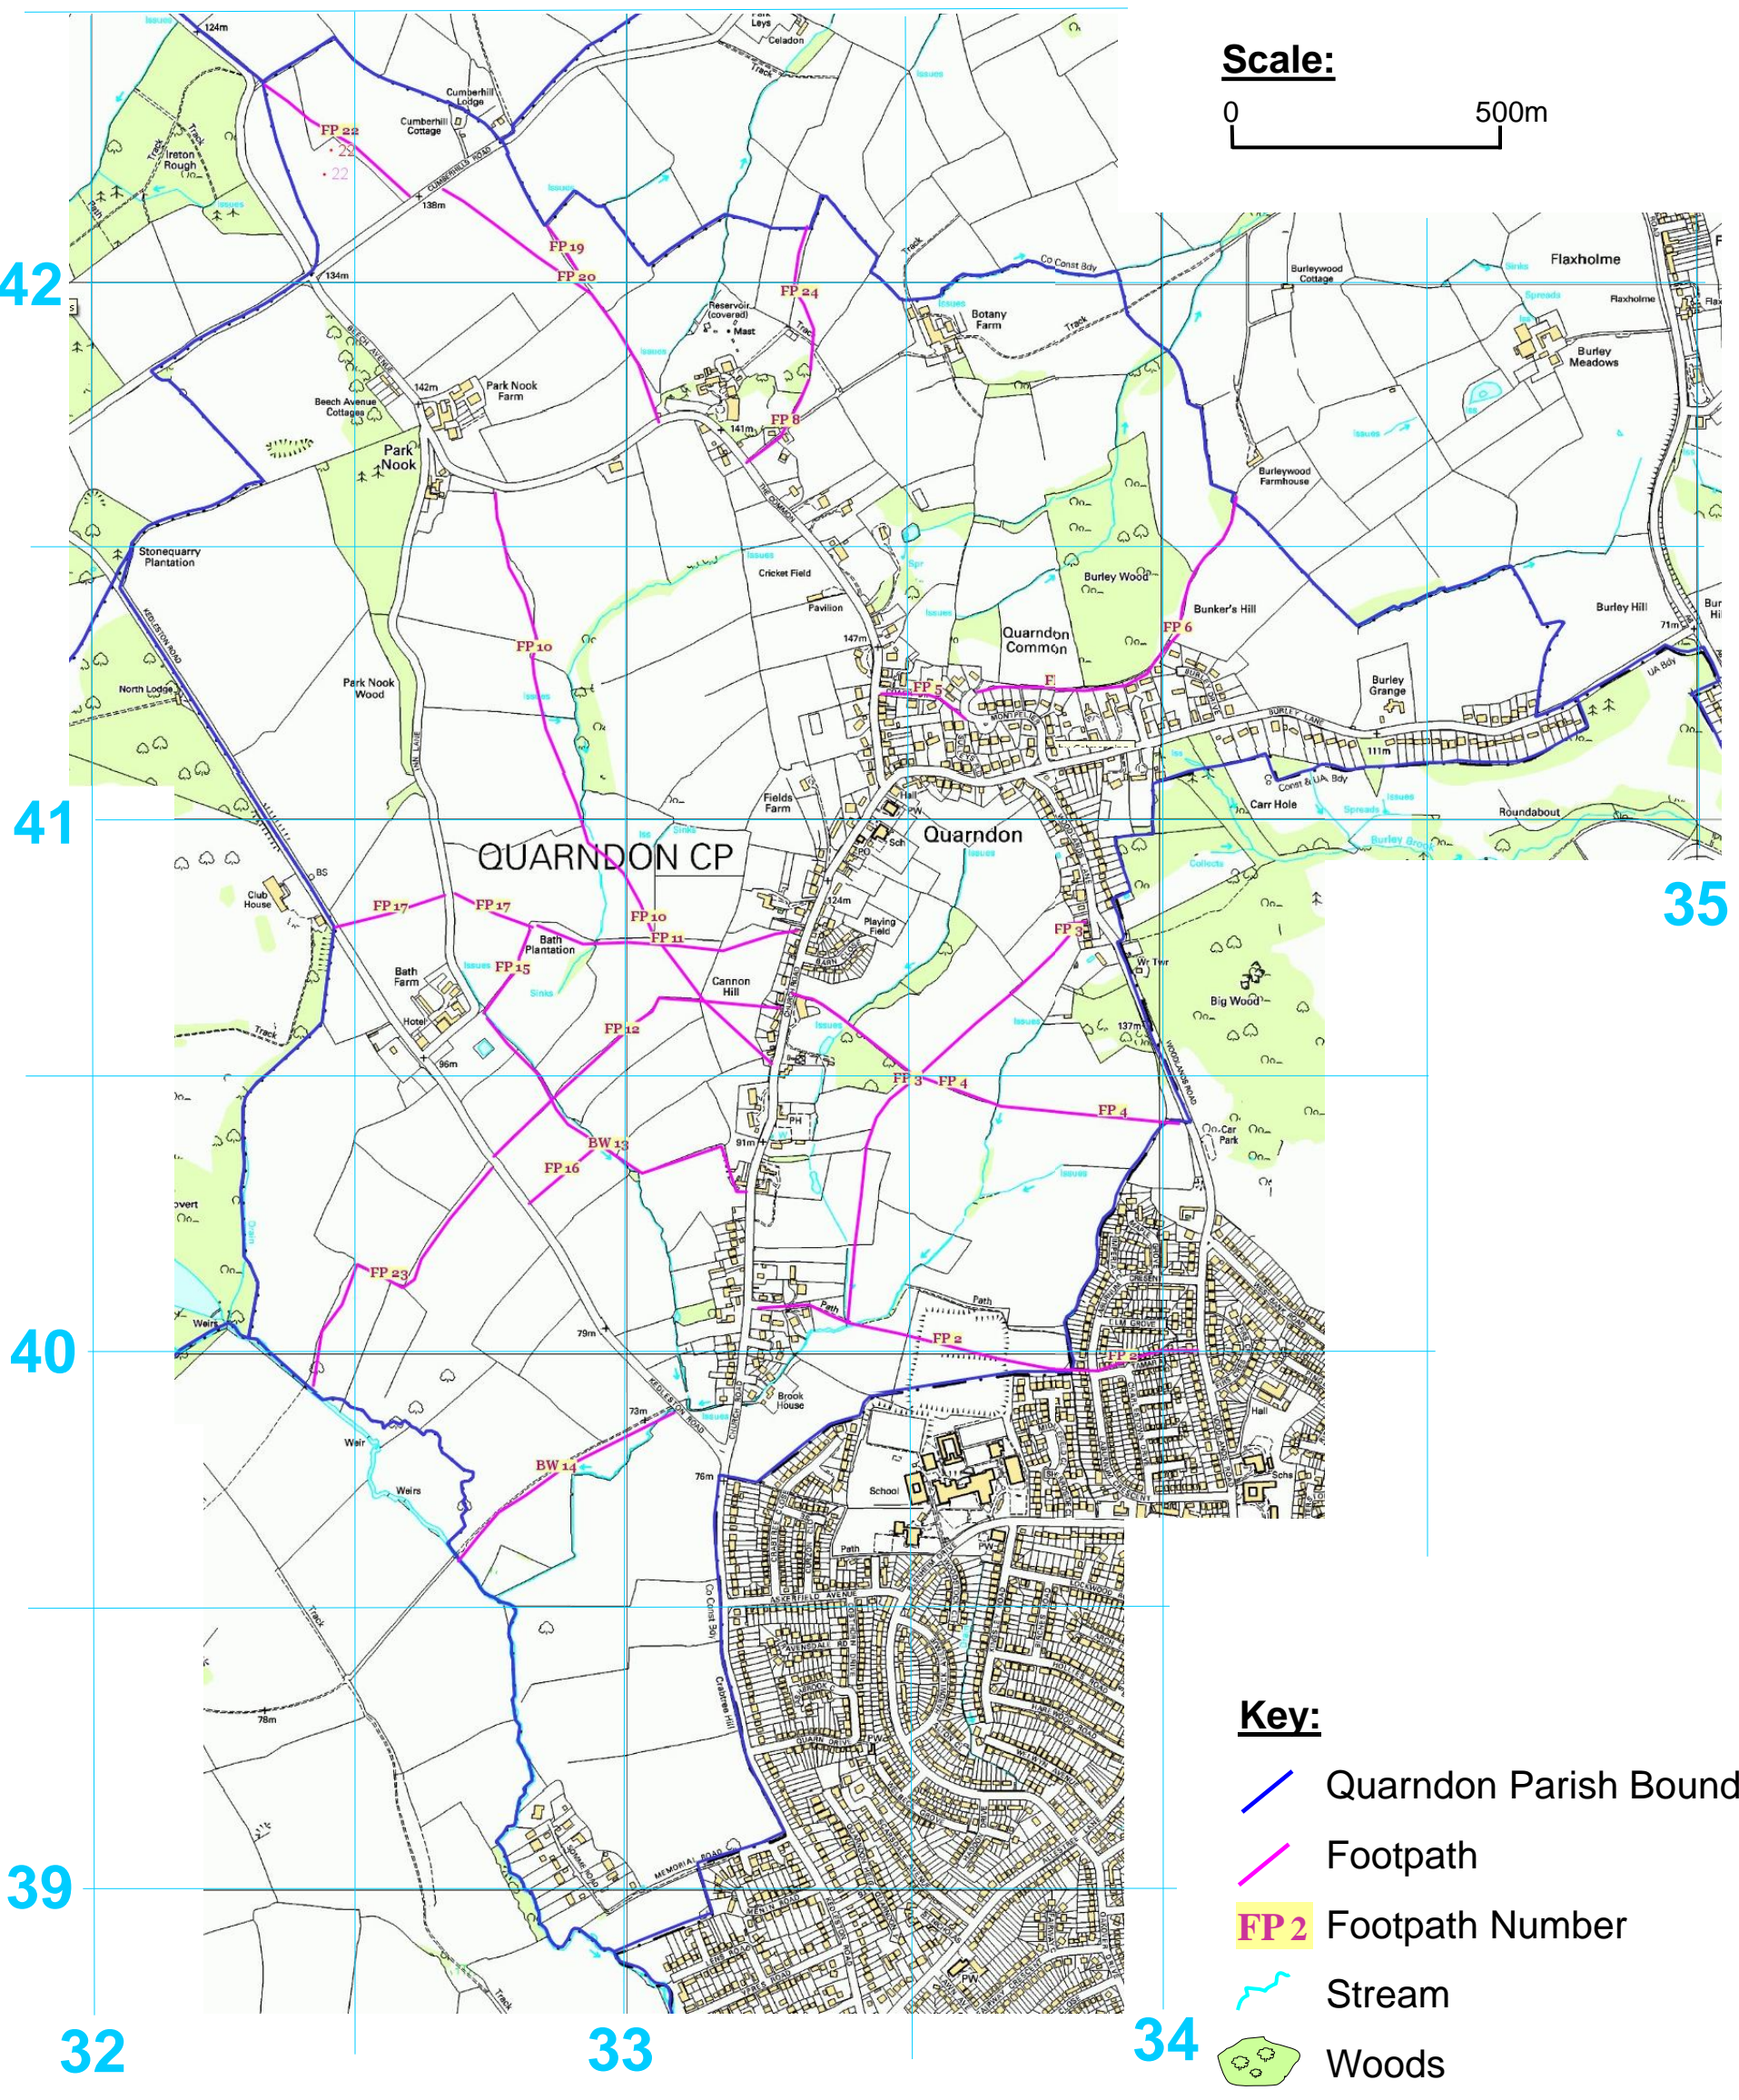

Parish of Quarndon – Footpaths and Field Boundaries

Scale:

Key:

-  Quarndon Parish Boundary
-  Footpath
-  Footpath Number
-  Stream
-  Woods