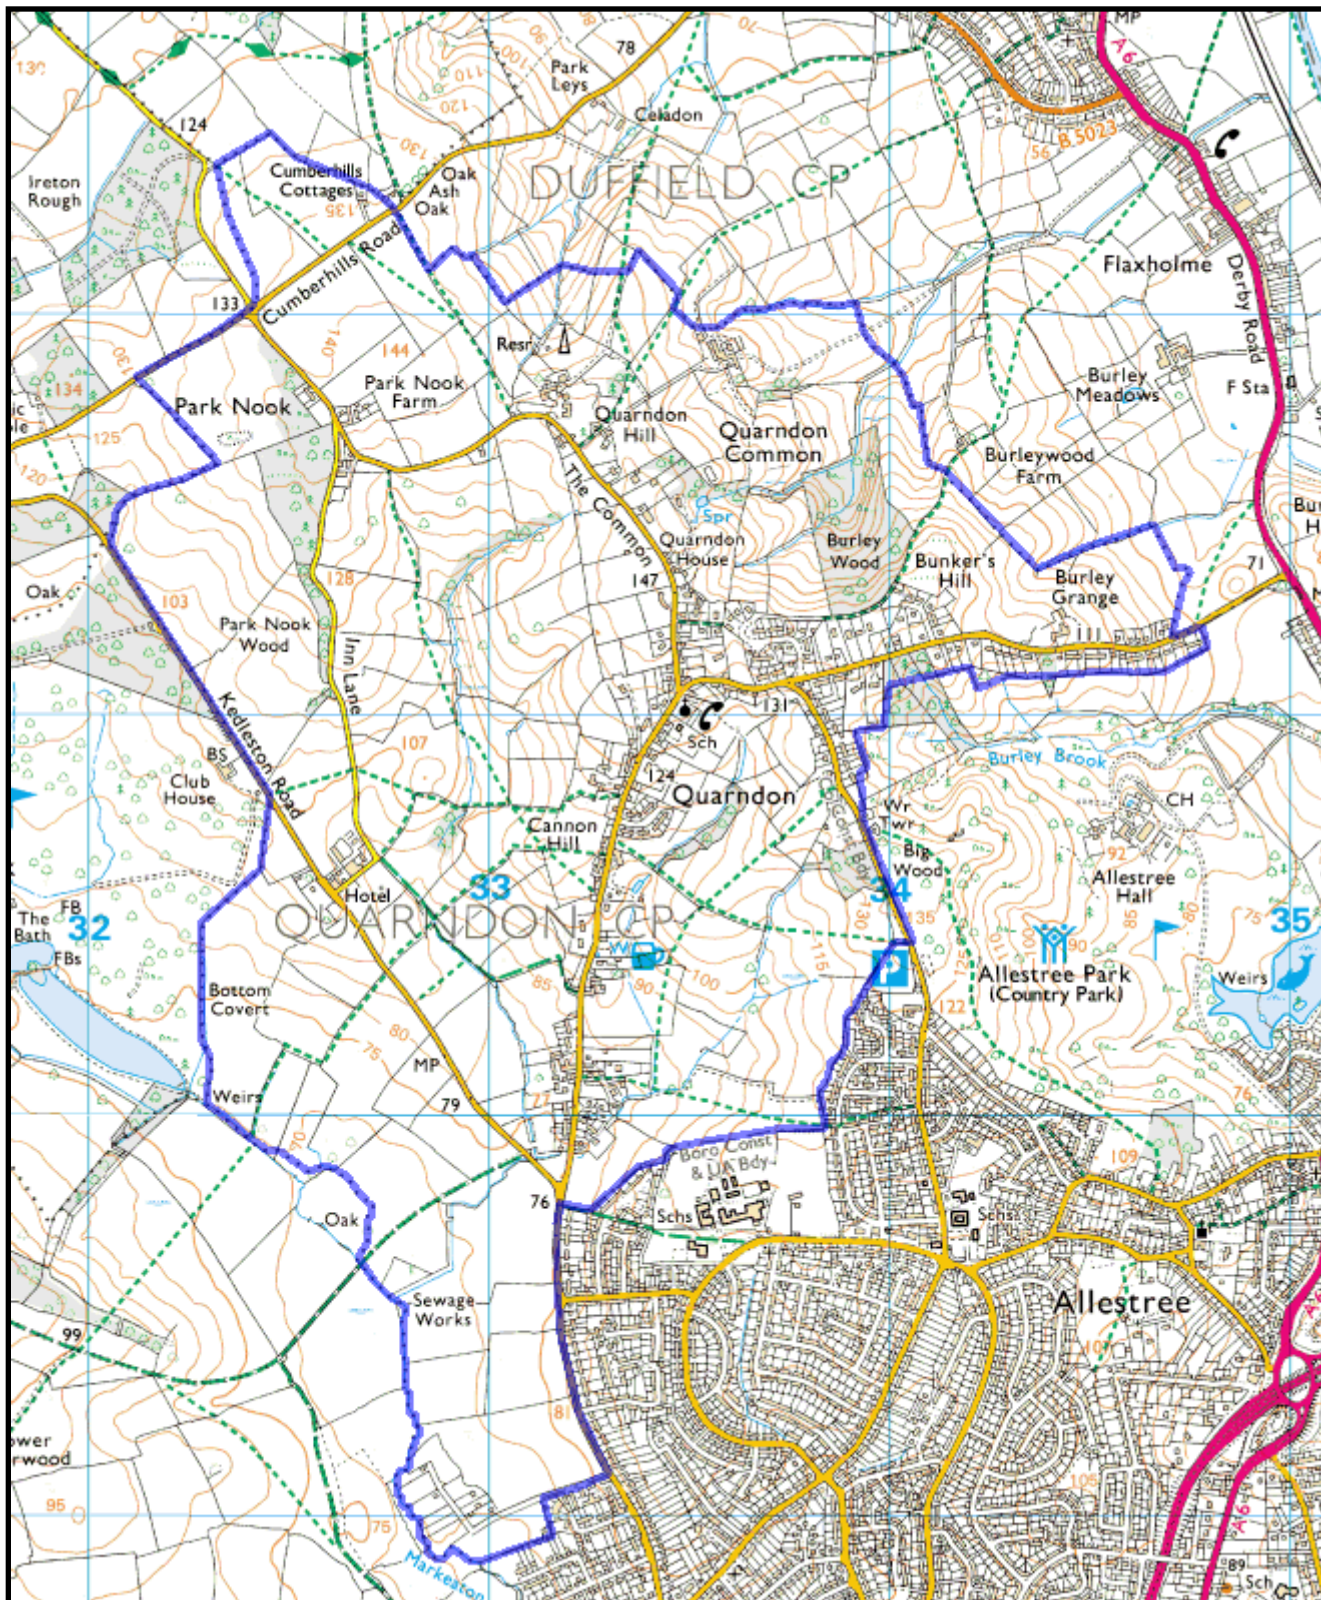

Quarndon Parish Map

Map: Contains OS data © Crown copyright and database right 2016

Designated Area for Quarndon's Neighbourhood Plan is the Parish boundary shown as the blue line